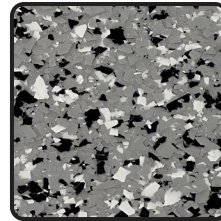

Poly Chip 3/8 in. Color Chart

Penguin

River Bank

Rodeo Brown

Saddle Tan

Sahara

Sand Dune

Stone Gray

Colors may vary, some devices depict color differently.
For most accurate representation, please refer to hard samples.