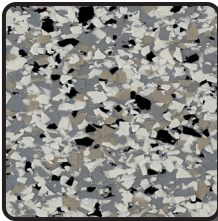

Poly Chip 3/8 in. Color Chart

Arctic

Ash

Balboa Gray

Beach

Bone

Charcoal

Congo

Desert

Fog

Granite Canyon

Marine Blue

Mars

Medium Tan

Mid West

Multi Gray

Ocean Coast

Colors may vary, some devices depict color differently.
For most accurate representation, please refer to hard samples.