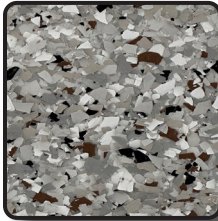

Poly Chip 3/8 in. Color Chart

Arctic

Ash

Balboa Gray

Beach

Bone

Charcoal

Congo

Desert

Fog

Granite Canyon

Marine Blue

Mars

Medium Tan

Mid West

Multi Gray

Ocean Coast

Colors may vary, some devices depict color differently.
For most accurate representation, please refer to hard samples.