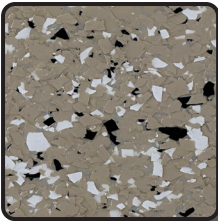

Poly Chip 3/8 in. Color Chart

Arctic

Ash

Balboa Gray

Beach

Bone

Charcoal

Congo

Desert

Fog

Granite Canyon

Marine Blue

Mars

Medium Tan

Mid West

Multi Gray

Ocean Coast

Colors may vary, some devices depict color differently.
For most accurate representation, please refer to hard samples.