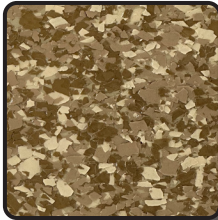

Poly Chip 3/8 in. Color Chart

Arctic

Ash

Balboa Gray

Beach

Bone

Charcoal

Congo

Desert

Fog

Granite Canyon

Marine Blue

Mars

Medium Tan

Mid West

Multi Gray

Ocean Coast

Colors may vary, some devices depict color differently.
For most accurate representation, please refer to hard samples.