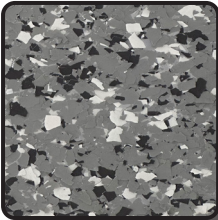

Poly Chip 3/8 in. Color Chart

Arctic

Ash

Balboa Gray

Beach

Bone

Charcoal

Congo

Desert

Fog

Granite Canyon

Marine Blue

Mars

Medium Tan

Mid West

Multi Gray

Ocean Coast

Colors may vary, some devices depict color differently.
For most accurate representation, please refer to hard samples.