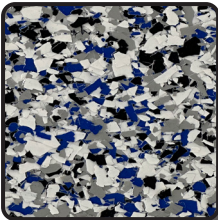

Poly Chip 3/8 in. Color Chart

Arctic

Ash

Balboa Gray

Beach

Bone

Charcoal

Congo

Desert

Fog

Granite Canyon

Marine Blue

Mars

Medium Tan

Mid West

Multi Gray

Ocean Coast

Colors may vary, some devices depict color differently.
For most accurate representation, please refer to hard samples.