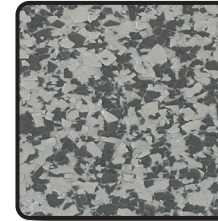

Poly Chip 3/8 in. Color Chart

Arctic

Ash

Balboa Gray

Beach

Bone

Charcoal

Congo

Desert

Fog

Granite Canyon

Marine Blue

Mars

Medium Tan

Mid West

Multi Gray

Ocean Coast

Colors may vary, some devices depict color differently.
For most accurate representation, please refer to hard samples.