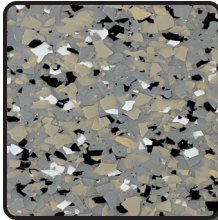

Poly Chip 3/8 in. Color Chart

Arctic

Ash

Balboa Gray

Beach

Bone

Charcoal

Congo

Desert

Fog

Granite Canyon

Marine Blue

Mars

Medium Tan

Mid West

Multi Gray

Ocean Coast

Colors may vary, some devices depict color differently.
For most accurate representation, please refer to hard samples.