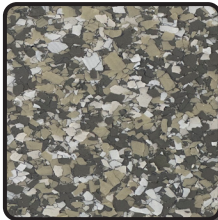

Poly Chip 3/8 in. Color Chart

Arctic

Ash

Balboa Gray

Beach

Bone

Charcoal

Congo

Desert

Fog

Granite Canyon

Marine Blue

Mars

Medium Tan

Mid West

Multi Gray

Ocean Coast

Colors may vary, some devices depict color differently.
For most accurate representation, please refer to hard samples.