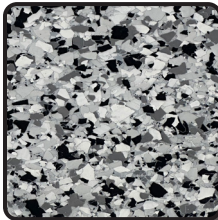

Poly Chip 3/8 in. Color Chart

Arctic

Ash

Balboa Gray

Beach

Bone

Charcoal

Congo

Desert

Fog

Granite Canyon

Marine Blue

Mars

Medium Tan

Mid West

Multi Gray

Ocean Coast

Colors may vary, some devices depict color differently.
For most accurate representation, please refer to hard samples.