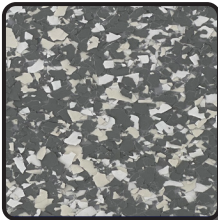

Poly Chip 3/8 in. Color Chart

Arctic

Ash

Balboa Gray

Beach

Bone

Charcoal

Congo

Desert

Fog

Granite Canyon

Marine Blue

Mars

Medium Tan

Mid West

Multi Gray

Ocean Coast

Colors may vary, some devices depict color differently.
For most accurate representation, please refer to hard samples.