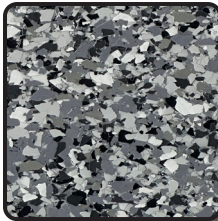

Poly Chip 3/8 in. Color Chart

Arctic

Ash

Balboa Gray

Beach

Bone

Charcoal

Congo

Desert

Fog

Granite Canyon

Marine Blue

Mars

Medium Tan

Mid West

Multi Gray

Ocean Coast

Colors may vary, some devices depict color differently.
For most accurate representation, please refer to hard samples.