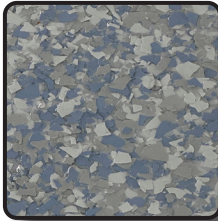

Poly Chip 3/8 in. Color Chart

Arctic

Ash

Balboa Gray

Beach

Bone

Charcoal

Congo

Desert

Fog

Granite Canyon

Marine Blue

Mars

Medium Tan

Mid West

Multi Gray

Ocean Coast

Colors may vary, some devices depict color differently.
For most accurate representation, please refer to hard samples.