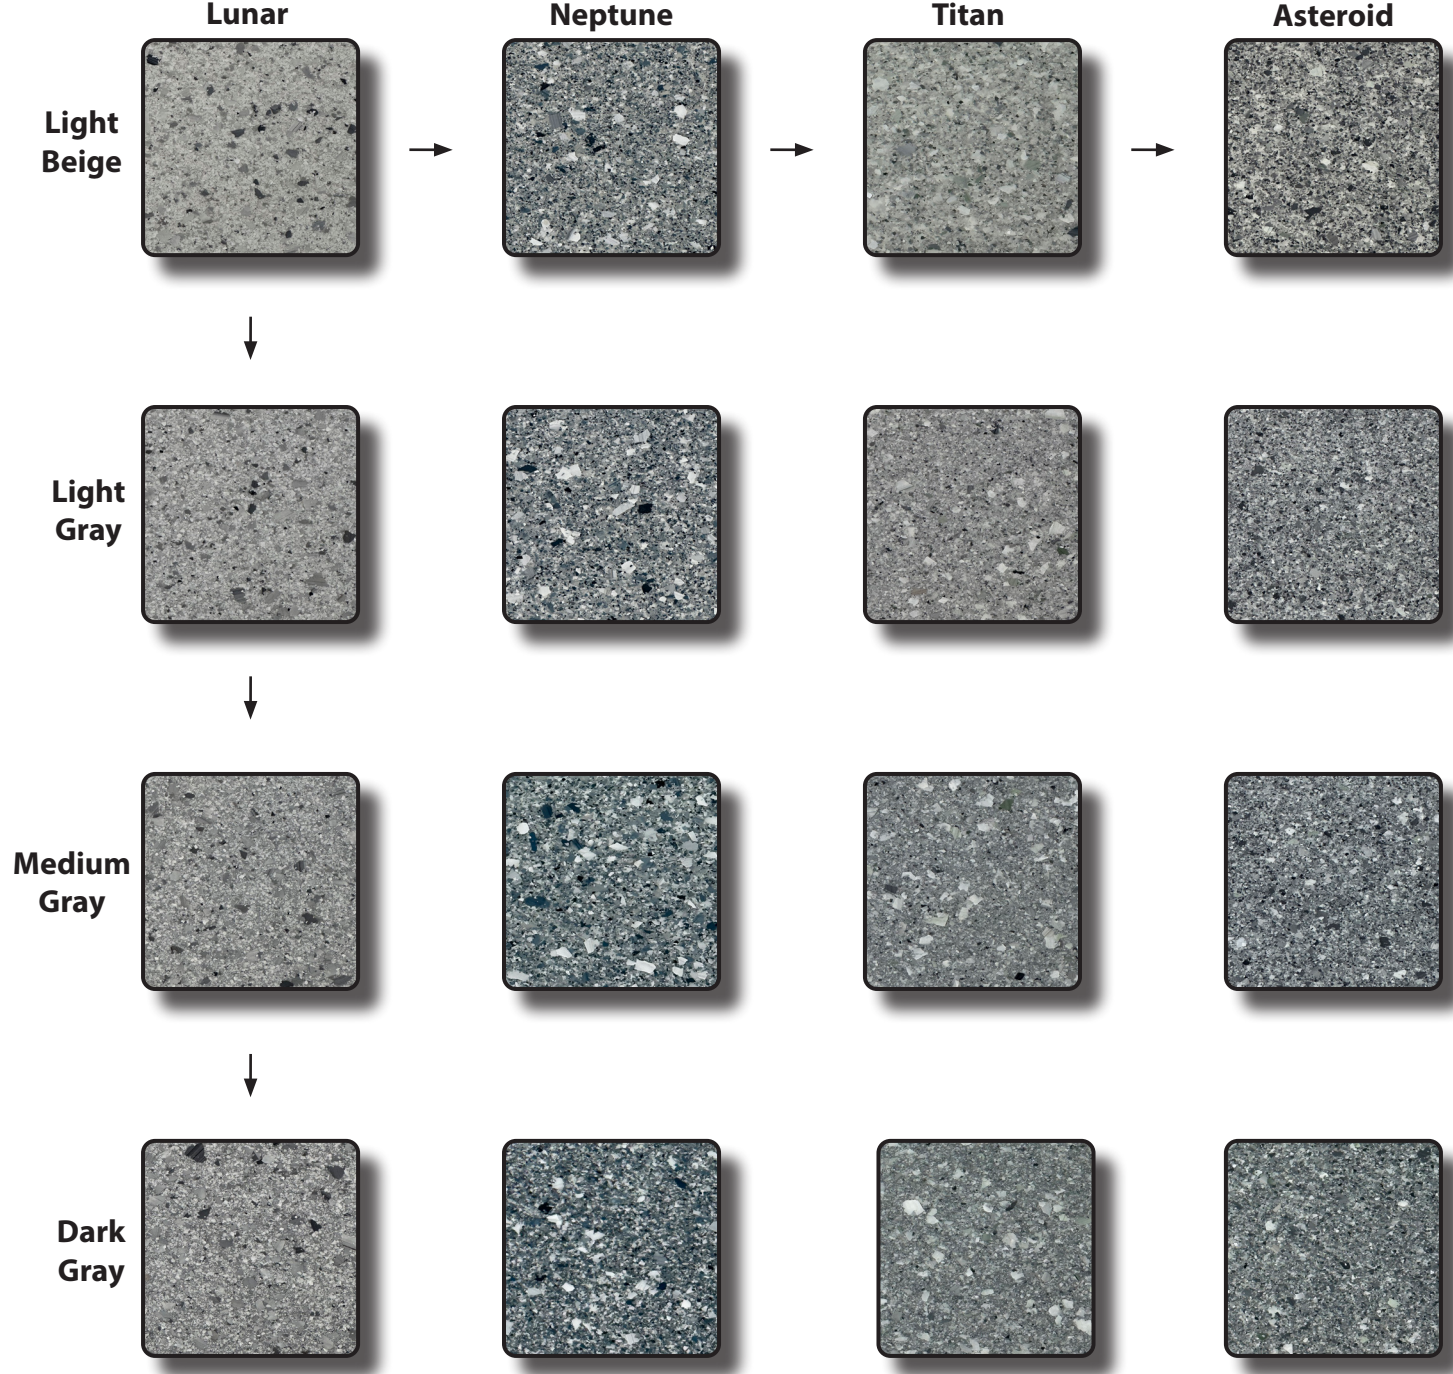

# Concrete Look Chips Color Chart

4 Unique Blends with 4 base color options

Colors may vary, some devices depict color differently.  
For most accurate representation, please refer to hard samples.